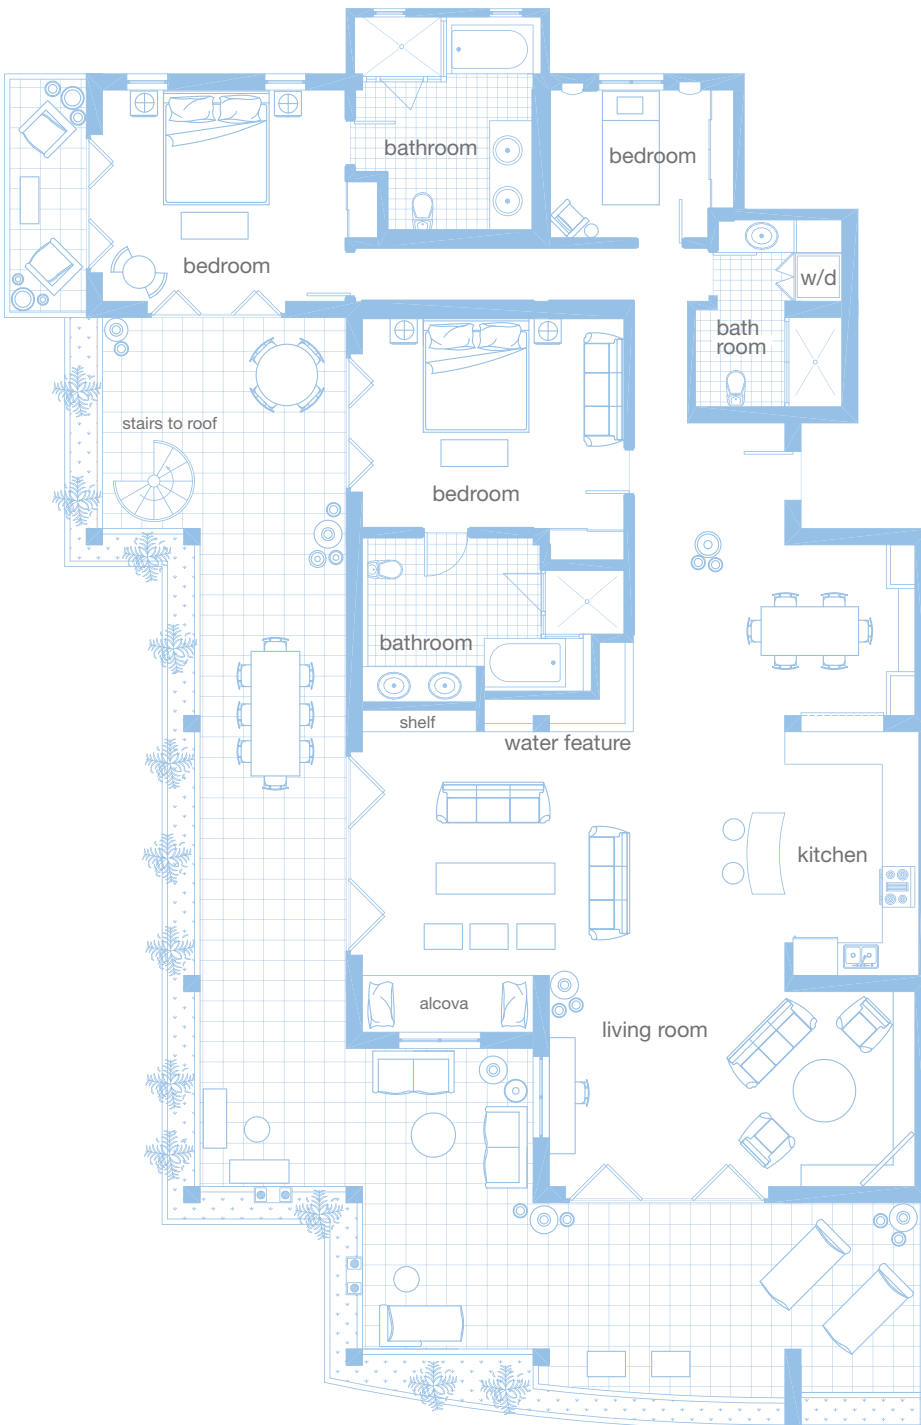

PALMETTO BAY

MAYA BEACH, BELIZE

PENTHOUSE - PLAN A

Interior: 2,151 sq.ft. Veranda :2,386 sq.ft. Total Living: 4,536 Sq.ft.

RESIDENCES

Building 1: Sibun 501 Building 2: Mopan 501