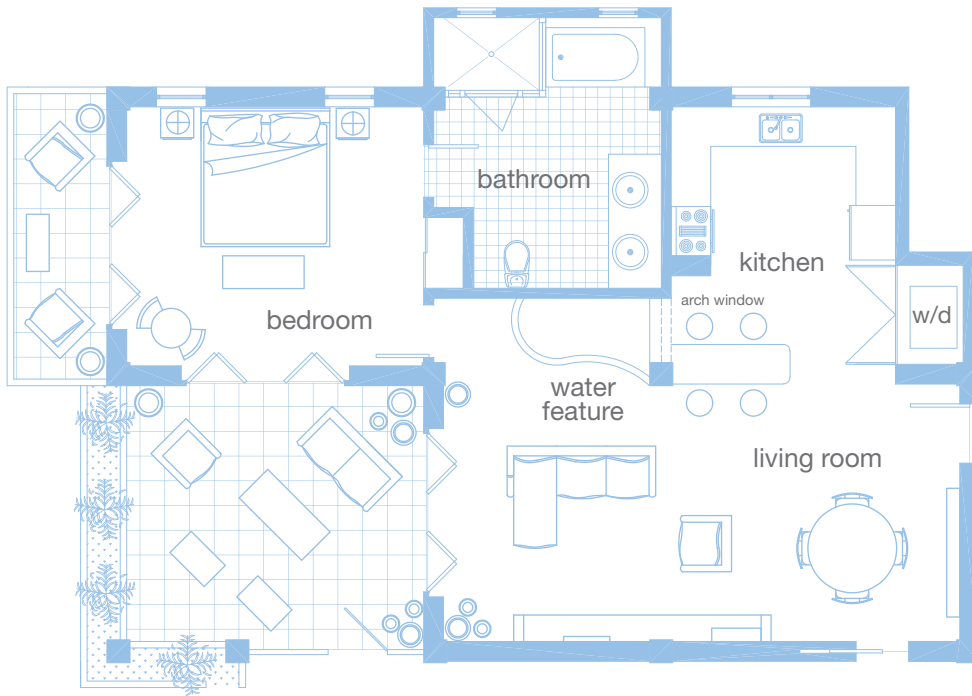

PALMETTO BAY

MAYA BEACH, BELIZE

ONE BEDROOM - PLAN A

Interior: 918 sq.ft. Veranda : 266 sq.ft. Total Living: 1,184 Sq.ft.

RESIDENCES

Building 1: Sibun
101,201,301,401

Building 2: Mopan
101,201,301,401